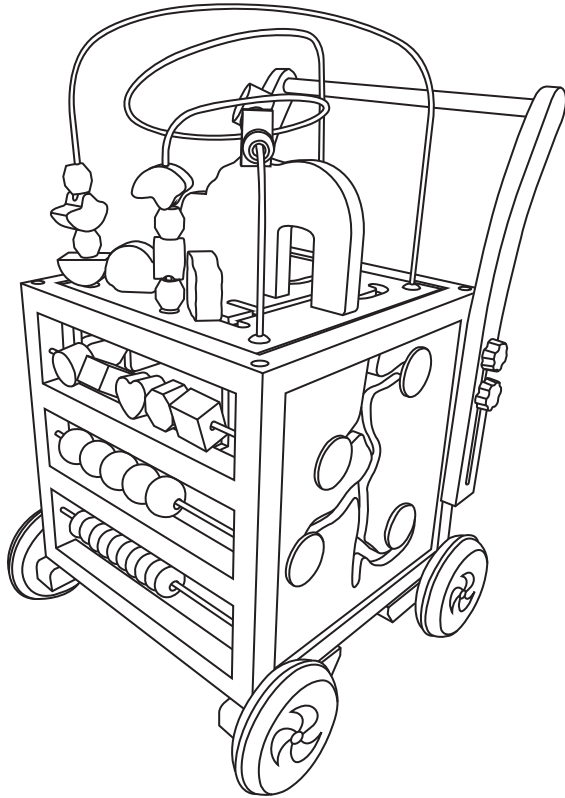

Bead Maze Toy

Assembly instructions

Please retain this information for future reference

12+
MONTHS

Adult assembly by hand screwdriver required.