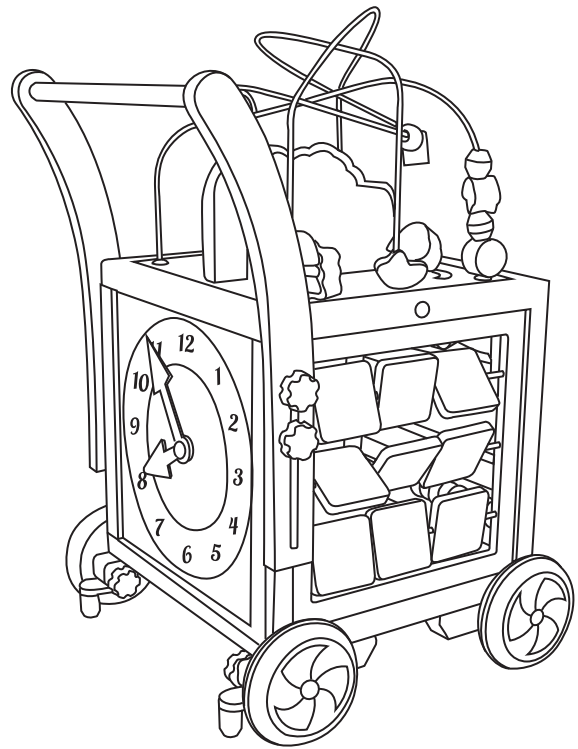

Bead Maze Toy

Assembly instructions

Please retain this information for future reference

12+
MONTHS

Adult assembly by hand screwdriver required.