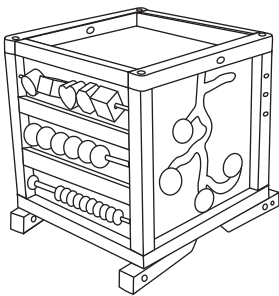

Bead Maze Toy

Assembly instructions

Please retain this information for future reference

12+
MONTHS

Adult assembly by hand screwdriver required.

1

2

3

4

5

6 x4

7 x2

8 x2

9 x4

A x4

B x2

C x4

D x4

E x4

F x2