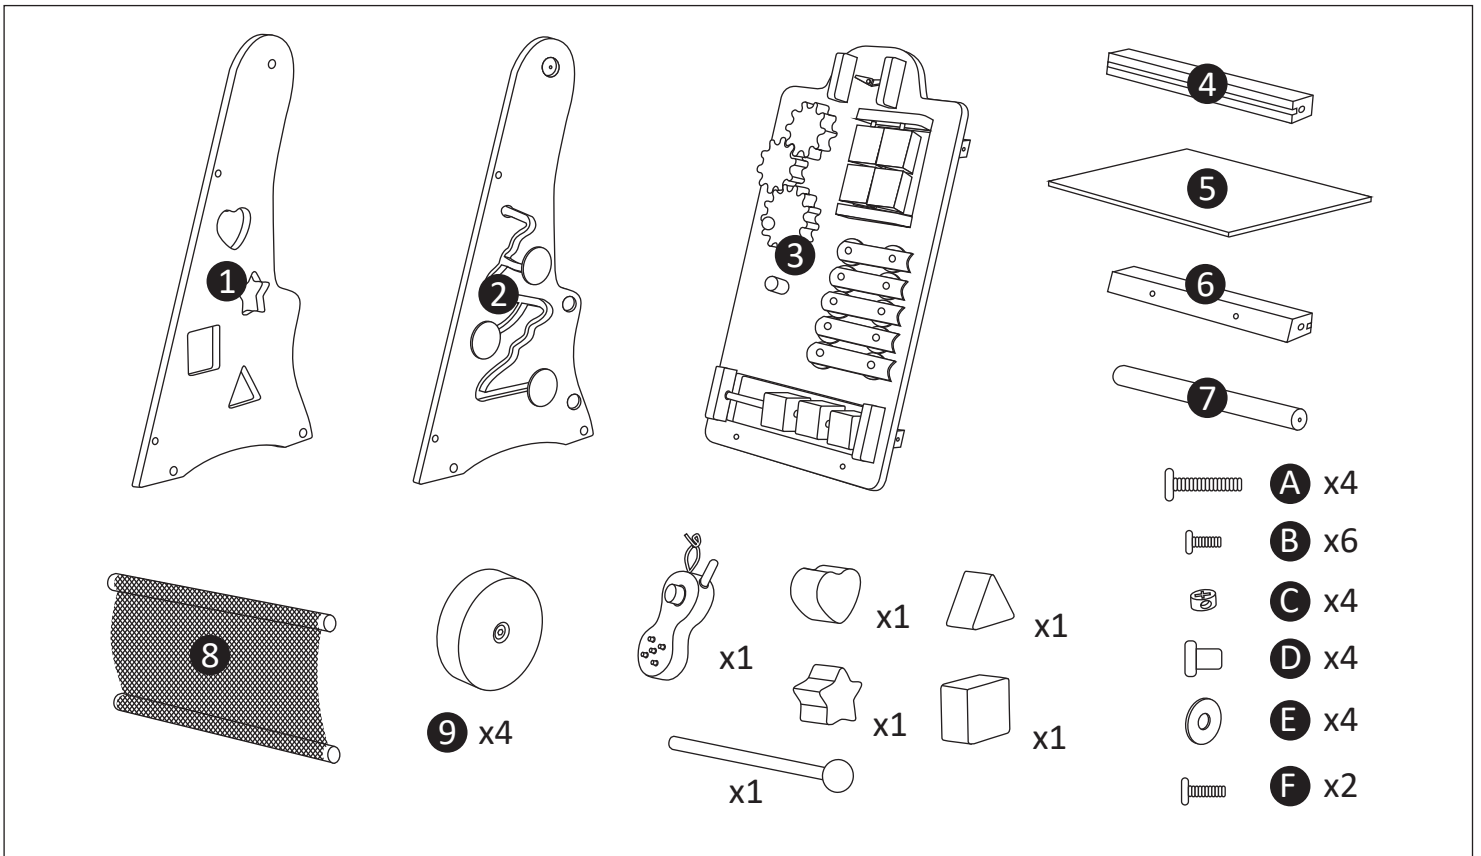

BABY WALKER

ASSEMBLY INSTRUCTIONS

MEM0035

www.robin-cool.com

Servicio Post-Venta

Tel:+34 918 09 62 29

Email: spv@kovyx.com

BABY WALKER

Assembly instructions

Please retain this information for future reference

12+
MONTHS

1

Bx2

2

Bx2

3