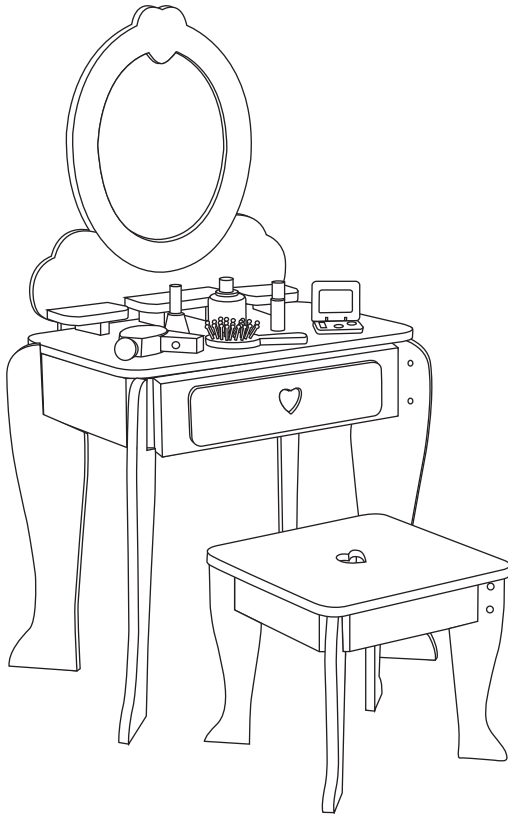

DRESSER TABLE

Assembly instructions

Please retain this information for future reference