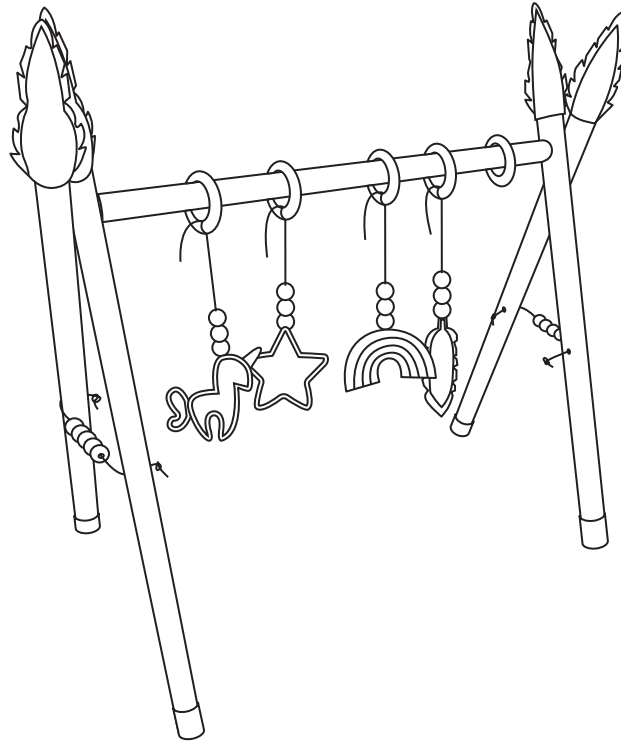

BABY PLAY GYM

ASSEMBLY INSTRUCTIONS

MMM0057

www.robin-cool.com

Servicio Post-Venta

Tel:+34 918 09 62 29

Email: spv@kovyx.com

BABY PLAY GYM

Assembly instructions

Please retain this information for future reference

12+
MONTHS

1

2

3

4

5