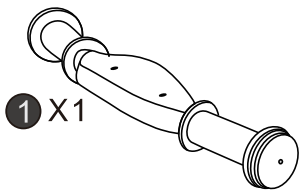

KIDS BALANCE BIKE

ASSEMBLY INSTRUCTIONS

MMB0055

www.robin-cool.com

Servicio Post-Venta

Tel: +34 918 09 62 29

Email: spv@kovyx.com

KIDS BALANCE BIKE

Assembly instructions

Please retain this information for future reference

24+ MONTHS

1

dx2 bx2 ax1 fx1

2

dx2 bx2 cx2 ax2 gx1

3