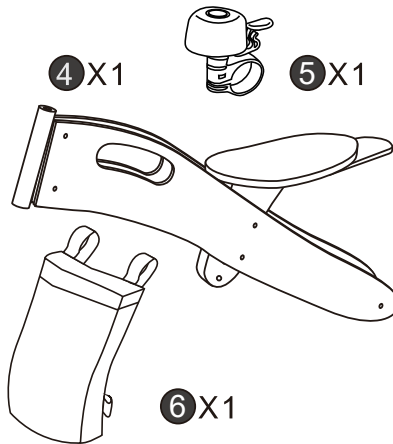

KIDS BALANCE BIKE

ASSEMBLY INSTRUCTIONS

MMB0055

www.robin-cool.com

Servicio Post-Venta

Tel: +34 918 09 62 29

Email: spv@kovyx.com

KIDS BALANCE BIKE

Assembly instructions

Please retain this information for future reference

24+ MONTHS

1

dx2 bx2 ax1 fx1

2

dx2 bx2 cx2 ax2 gx1

3