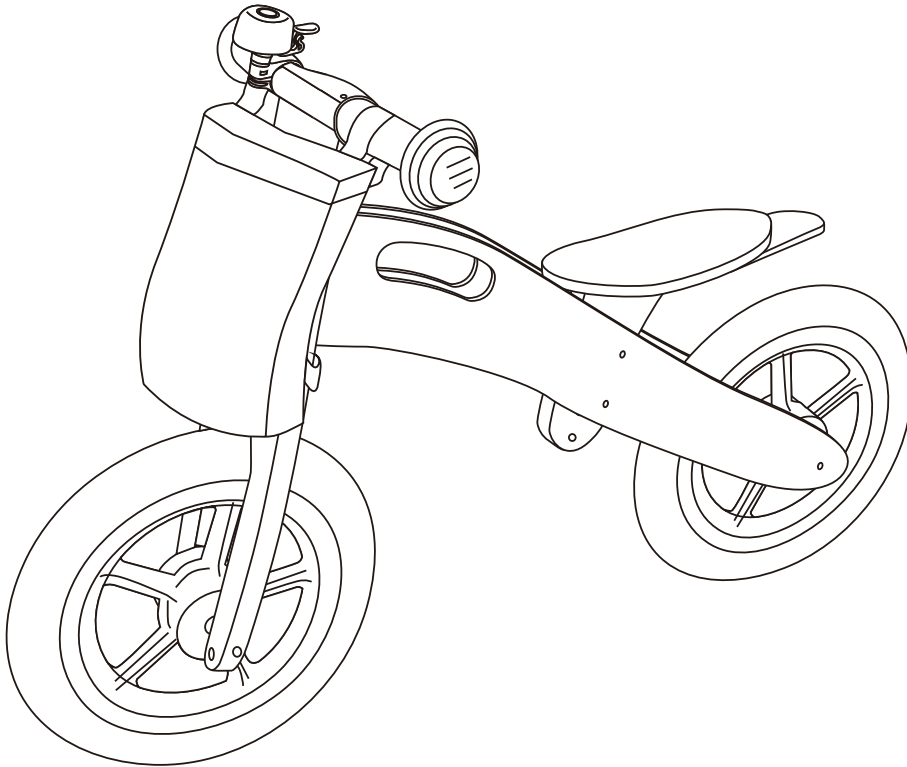

KIDS BALANCE BIKE

ASSEMBLY INSTRUCTIONS

MMB0055

www.robin-cool.com

Servicio Post-Venta

Tel: +34 918 09 62 29

Email: spv@kovyx.com

KIDS BALANCE BIKE

Assembly instructions

Please retain this information for future reference

24+ MONTHS

1

dx2 bx2 ax1 fx1

2

dx2 bx2 cx2 ax2 gx1

3