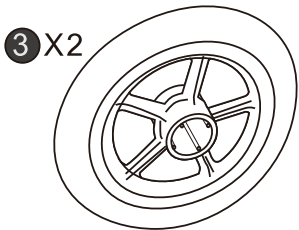

KIDS BALANCE BIKE

ASSEMBLY INSTRUCTIONS

MMB0055

www.robin-cool.com

Servicio Post-Venta

Tel: +34 918 09 62 29

Email: spv@kovyx.com

KIDS BALANCE BIKE

Assembly instructions

Please retain this information for future reference

24+ MONTHS

1

dx2 bx2 ax1 fx1

2

dx2 bx2 cx2 ax2 gx1

3