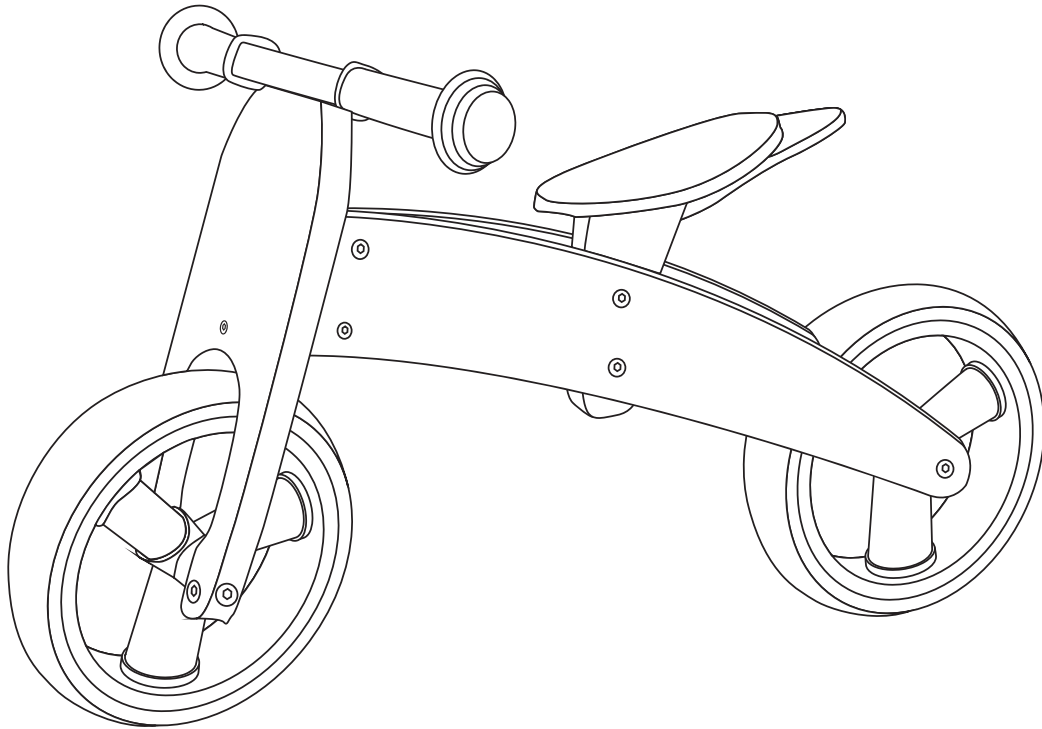

KIDS 2IN1 BIKE

ASSEMBLY INSTRUCTIONS

MMB0075

www.robin-cool.com

Servicio Post-Venta

Tel: +34 918 09 62 29

Email: spv@kovyx.com

KIDS 2IN1 BIKE

Assembly instructions

Please retain this information for future reference

24+
MONTHS

1 x2  Step 4 appears	2 x1 	3 x4  Step 4 appears	4 x2  Step 4 appears	
5 x2 	6 x2 	7 x2 	8 x1 	9 x2 
10 x1 				
11 x1 	13 x1 	14 x1 		
12 x2 				